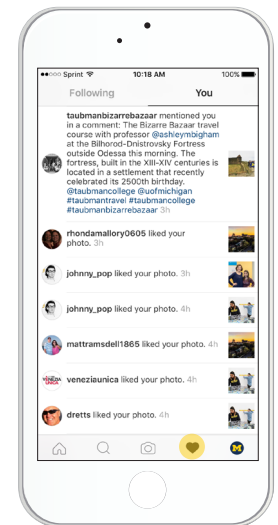

INSTAGRAM MONITORING

WWW.SOCIALMEDIA.UMICH.EDU

PHOTOS OF YOU

Engage with tagged photos,
untag inappropriate or irrelevant content

INBOX

Monitor your inbox and
message requests

HASHTAGS

Search relevant
UofM hashtags

PLACES

Search for nearest and
relevant locations

NOTIFICATIONS

Monitor
comments