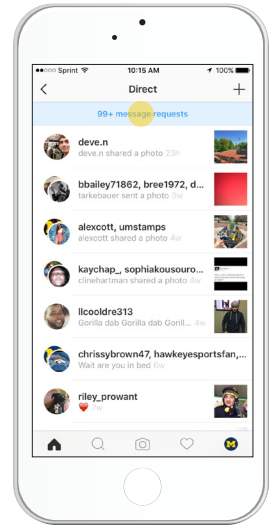

INSTAGRAM MONITORING

WWW.SOCIALMEDIA.UMICH.EDU

PHOTOS OF YOU

Engage with tagged photos,
untag inappropriate or irrelevant content

INBOX

Monitor your inbox and
message requests

HASHTAGS

Search relevant
UofM hashtags

PLACES

Search for nearest and
relevant locations

NOTIFICATIONS

Monitor
comments