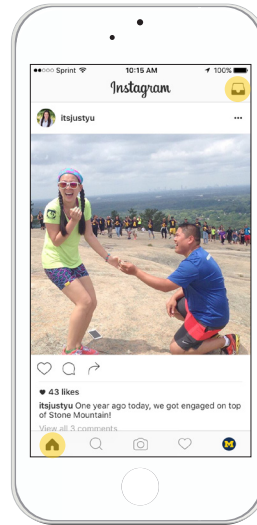

INSTAGRAM MONITORING

WWW.SOCIALMEDIA.UMICH.EDU

PHOTOS OF YOU

Engage with tagged photos,
untag inappropriate or irrelevant content

INBOX

Monitor your inbox and
message requests

HASHTAGS

Search relevant
UofM hashtags

PLACES

Search for nearest and
relevant locations

NOTIFICATIONS

Monitor
comments